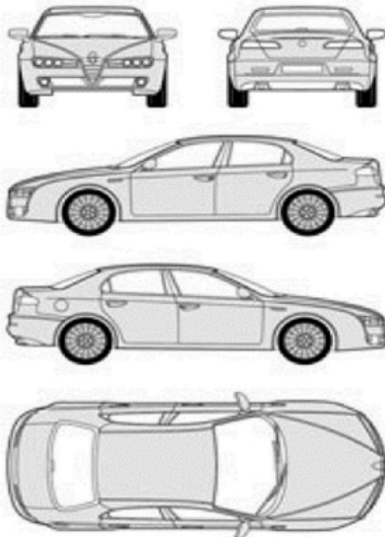

GENERAL

Report Name	Botha & Deysel workshop - CZJ481NC
Client Name	Botha & Deysel workshop
Assessment Centre	Botha En Deysel Werkswinkel
Assessor	Hugo van Zyl
Inspection Date	17-04-2026 09:32:28

VEHICLE

Year	2022
Reg No	CZJ481NC
Colour	White / Wit
VIN	TW1BV71J704903064
Make	TOYOTA
Model	LAND CRUISER 79 4.5D 70TH ED P/U D/C
Current Odometer	82500
Engine	1VD0599341

CHECKS & REPORTS

OEM Warranty Active	True	Warranty Details	Details available from dealer
Aftermarket Warranty Active	False	Type Of Warranty	N/A
Service History	All service intervals completed by OEM	Service History Invoices Available	True
Accident Damage Disclosure	None	Major Repair Disclosure	None

BODY EXTERIOR

Number Plates	SABS Approved	Windscreen	No Cracks or Chips
Side Mirrors	No Damages or Paint Issues	Door Locks	Good Working Condition
Dents, Scratches and Misalignments	No Damages or paint issues	Wheel Nuts Torqued to OEM Spec	Yes; Torqued to Spec

Damage Mark Up

Comments

Exterior in order