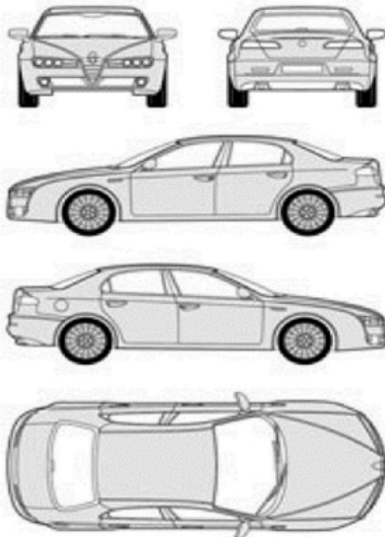

GENERAL

Report Name	Botha & Deysel workshop - HFW579L
Client Name	Botha & Deysel workshop
Assessment Centre	Botha En Deysel Werkswinkel
Assessor	Hugo van Zyl
Inspection Date	13-05-2026 07:23:02

VEHICLE

Year	2024
Reg No	HFW579L
Colour	White
VIN	AFANXXMJ2NRR54231
Make	FORD
Model	RANGER 2.0D XL HR S/C P/U
Current Odometer	14000
Engine	No disc

CHECKS & REPORTS

OEM Warranty Active	True	Warranty Details	Details available from dealer
Aftermarket Warranty Active	False	Type Of Warranty	N/A
Service History	All service intervals completed by OEM	Service History Invoices Available	False
Accident Damage Disclosure	None	Major Repair Disclosure	None

BODY EXTERIOR

Number Plates	SABS Approved	Windscreen	No Cracks or Chips
Side Mirrors	No Damages or Paint Issues	Door Locks	Good Working Condition
Dents, Scratches and Misalignments	No Damages or paint issues	Wheel Nuts Torqued to OEM Spec	Yes; Torqued to Spec

Damage Mark Up

Comments

Exterior in order